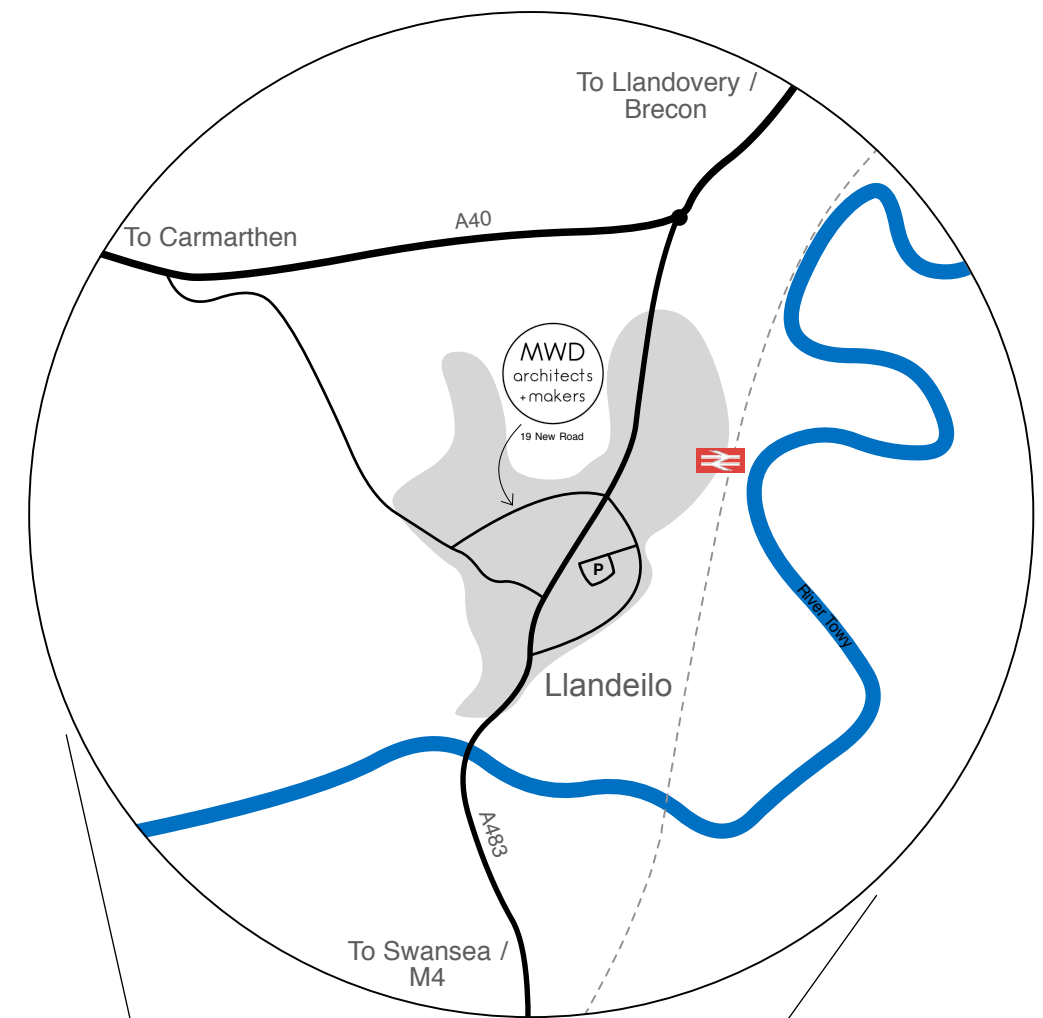

Directions

From Cardiff / M4 / South Wales

Follow the M4 to the end. At the roundabout take the 2nd exit onto the A48.

At the next roundabout (Crosshands) take the 4th exit onto the A476.

At the next roundabout take the 1st exit onto the A483 towards Llandeilo.

Continue into the town and take a left turn onto New Road.

Mark Waghorn Design is located at 19 New Road on the left hand side by the pelican crossing.

From Carmarthen / Aberystwyth / Brecon

Once on the A40 follow signs for Llandeilo.

Continue into the town and take a right turn onto New Road.

Mark Waghorn Design is located at 19 New Road on the left hand side by the pelican crossing.

By Train

Llandeilo Station on the Heart of Wales railway line is located a short distance away at the north of the town.

With services from the Midlands and Carmarthen and connections to Swansea and London from there.

Mark Waghorn Design

19 New Road
Llandeilo
Carmarthenshire
SA19 6DD

01558 822009

info@mwd.wales